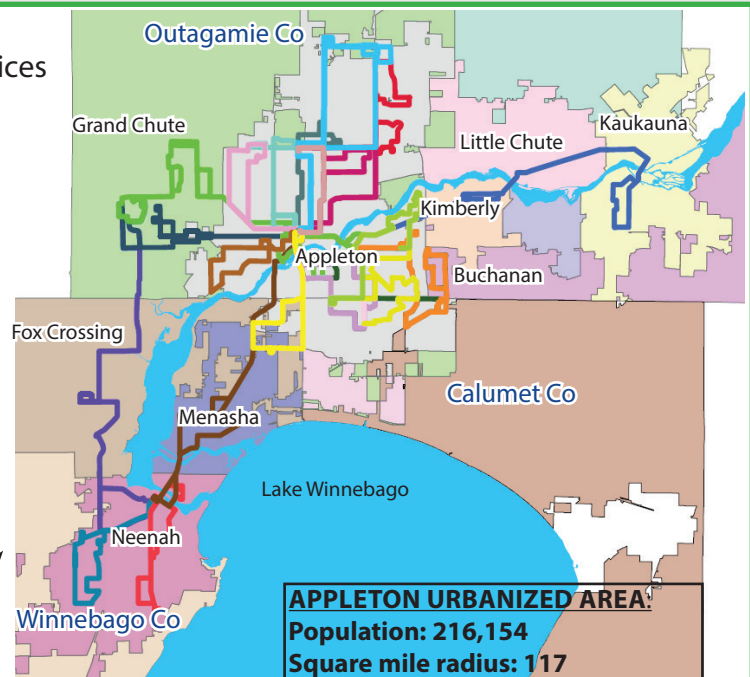

SERVICES

Fixed-Route Bus

- 18 fixed routes serving the Fox Cities
- 3 tripper routes serving the Appleton Area School District
- 1 summer trolley route serving Downtown Appleton
- Direct connections to intercity bus services in downtown Appleton and Neenah

Other Demand Response

- Senior Transportation Service
- Calumet County Rural Transportation
- Northern Winnebago County Dial-A-Ride
- Outagamie County Employment
- Outagamie County Rural

EFFECTIVE REGIONAL COORDINATION

Valley Transit partners with 9 municipalities, 3 counties and many other entities to provide diverse transportation services across the Fox Cities area. Our partners include:

City of Appleton	Village of Little Chute
City of Kaukauna	Calumet County
City of Menasha	Outagamie County
City of Neenah	Winnebago County
Town of Buchanan	Appleton Area School District
Town of Grand Chute	Appleton Downtown Inc.
Village of Fox Crossing	Fox Valley Technical College
Village of Kimberly	United Way